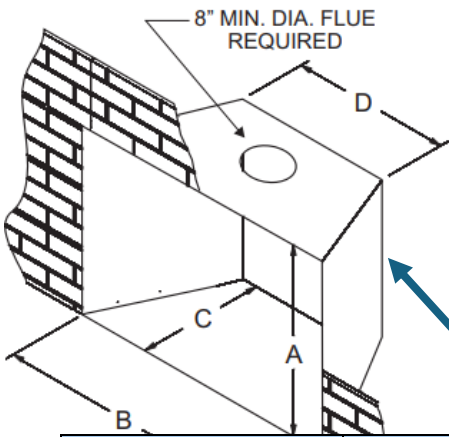

Allred's Inc

Inserts (existing chimney)

10 yr warranty on combustion chamber,
lifetime warranty glass
3 yr warranty on misc parts
1 yr warranty on on remotes

SH1BL shroud can be ordered when chimney opening is larger – up to 48 H x 36 W - installs behind insert

Description	Model	Existing Space needed AxBxCxD	3x6x1 surround	6x6x1 surround	9x6x1 surround
INSERT DIRECT-VENT 20000 BTU	DVC20IN71N \$ stocked	18.5 High 28.25 Wide 14 7/8 D *13 5/8 D 17.25 rear width * need 2" surround	DS2063BL 23.25 H 34 W 15 7/8 Deep \$ stocked	*DS2066BL 23.25 H 40 W 15 7/8 Deep * \$0.00 order	*DS2096BL 23.25 H 46 W 15 7/8 Deep *\$0.00 order
INSERT DIRECT-VENT 26,000 BTU	DVC26IN71N \$ stocked	21.5 High 31.25 Wide 16 5/8 Deep 19 rear width	DS2663BL 26.25 H 37 Wide 17 5/8 Deep \$ stocked	DS2666BL 26.25 H 43 Wide 17 5/8 Deep \$ stocked	*DS2696BL 26.25 H 49 Wide 17 5/8 Deep * \$0.00 order
INSERT DIRECT-VENT 28000 BTU	DVC28IN71N \$ stocked	23.5 High 34.25 Wide 16 5/8 Deep 22 rear width	DS2863BL 28.25 H 40 Wide 17 5/8 Deep \$ stocked	*DS2866BL 28.25 H 46 Wide 17 5/8 Deep * \$0.00 order	*DS2896BL 28.25 H 52 Wide 17 5/8 Deep * \$0.00 order